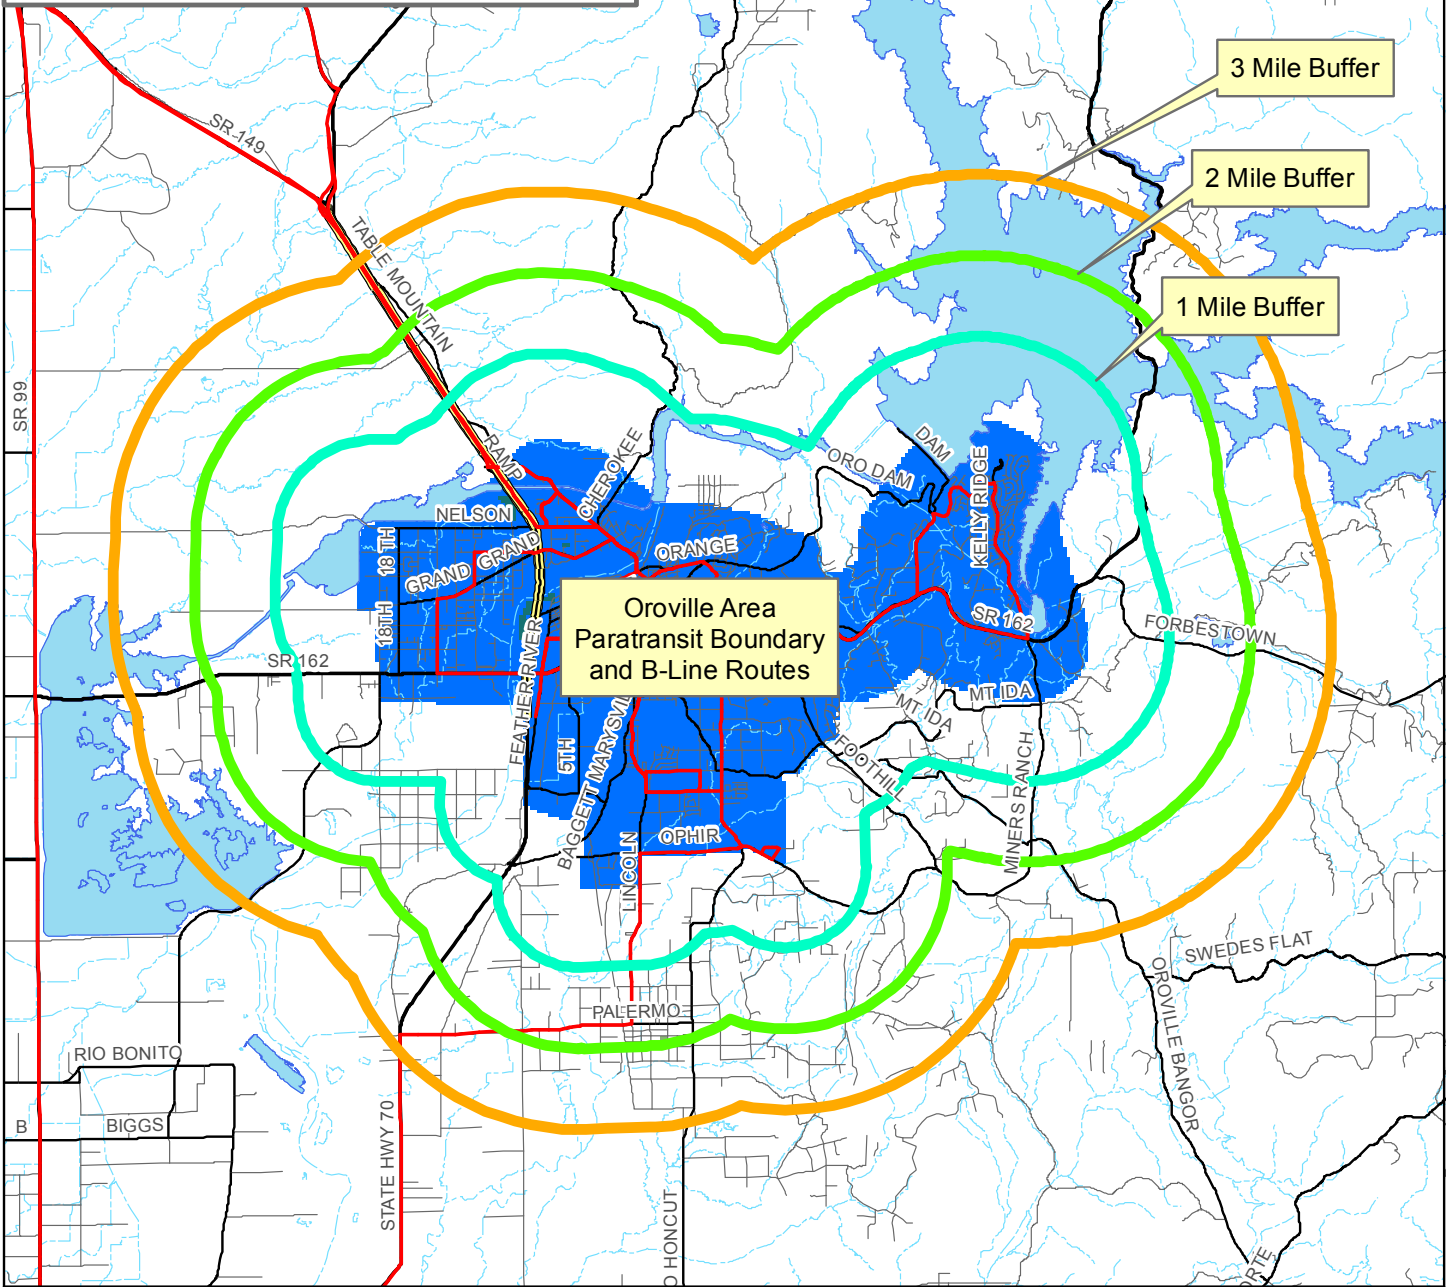

# Oroville Area B-Line Paratransit Service Boundary & Supplemental Zones

## Legend

- Oroville Area - Paratransit Boundary (Existing)
- Supplemental Service - Zone 1 (1 mile buffer)
- Supplemental Service - Zone 2 (2 mile buffer)
- Supplemental Service - Zone 3 (3 mile buffer)